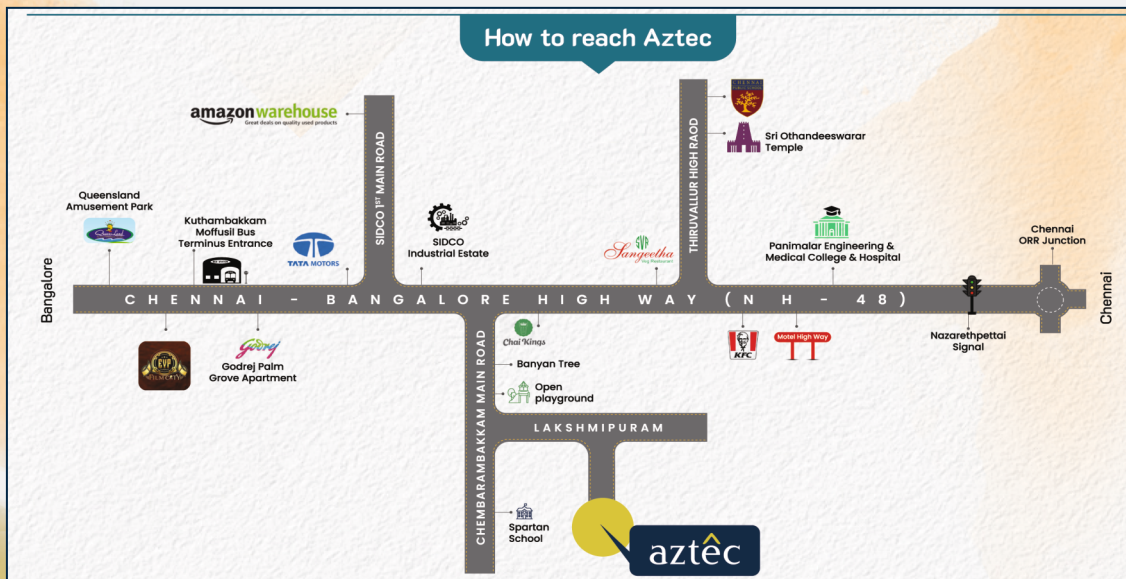

### Commute

Chembarambakkam Bus Stop	- 1 kms
Kuthambakkam Bus Terminus	- 1.6 kms
Poonamalle Bus Stand	- 5.1 kms

## How to reach Aztec

**MERLOAM**  
An Elephantine Group

THE CORNER, Old No.1, New No.40,  
Kamarajar Salai & SBI Colony 3rd Street,  
Virugambakkam, Chennai - 600 092

Contact :